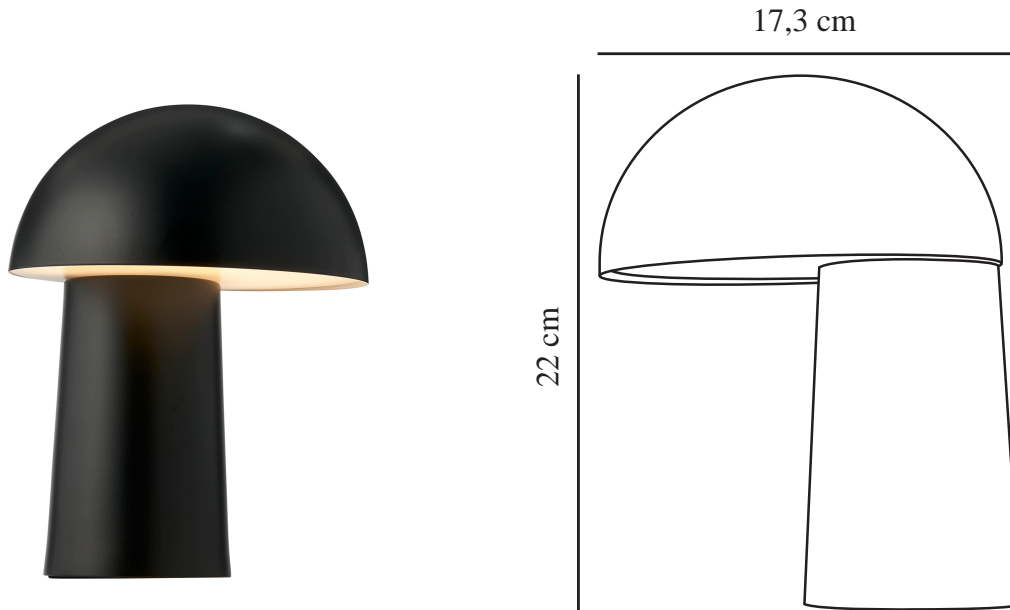

FAYE PORTABLE | TABLE LAMP | BLACK

2420155003

Voltage (V): 3,7 Volt
IP degree: IP20
Class (Class 1, Class 2, Class 3):
Class 3 (12V)
Socket type: LED Module
Switch placement: On the base
Parallel connection: False

Primary material: Metal
Secondary material: Plastic
Colour of the cable: Black
Length of the cable (cm): 150
Surface material of the cable:
Plastic
Is the cable replaceable: True
Colour: Black

Height (cm): 21
Shade Diameter (cm): 16
Length (cm): 16

EAN: 5704924018305
Item Number: 2420155003
Pcs Per Master Carton: 3
Sales Box Height (cm): 26
Sales Box Width(cm): 18

Sales Box Depth (cm): 18
Sales Box Volume m³ : 0.0084
Product net weight (kg): 0.8

Brightness of light (Lumen): 300
Colour temperature (Kelvin): 2700
Ra-value : 80
Lifetime (hours): 25000
Battery lasting time for each
lumen: 230lm = 8hrs - 92lm =
15hrs - 23lm = 65hrs
Battery recharging 0%-100% (h):
8

- Easy to place anywhere (battery powered) • USB-C charging cable included
- Dimmable, downward-facing light • 5-year LED guarantee

Danish Designer Charlotte Høncke has created Faye – a portable and rechargeable lamp in harmonic, geometric shapes. This small lamp is packed with both personality and functionality, making it ideal for a shelf or other narrow space that needs a dimmable, downward-facing light.