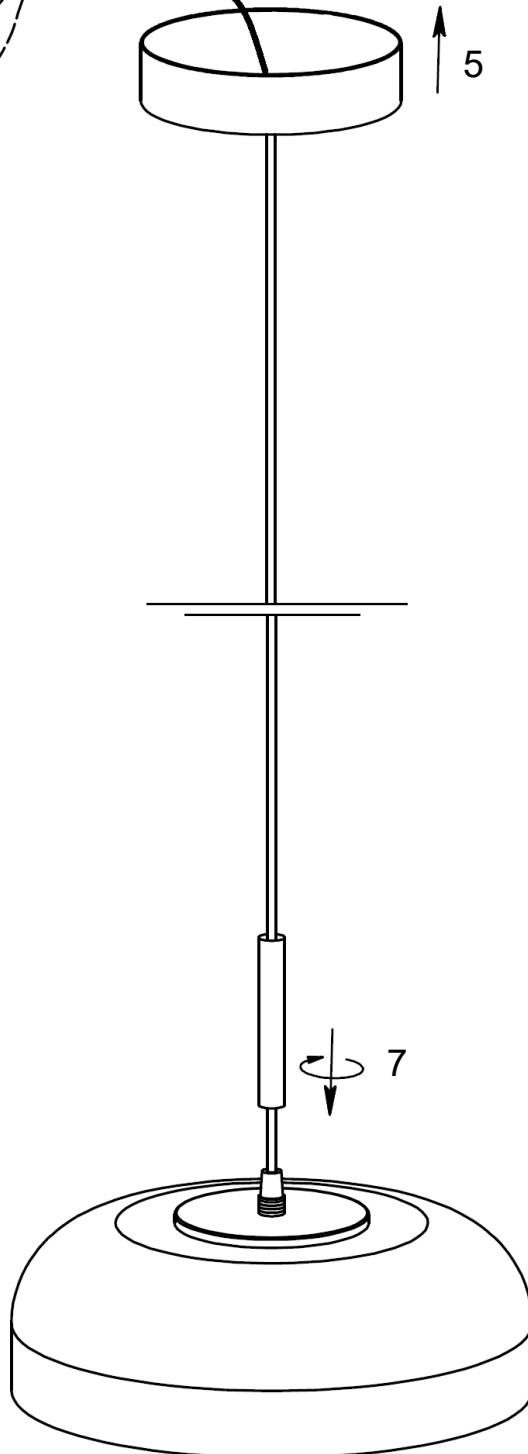

MULTI STAGE DIMMER SWITCH

MAINS SUPPLY

LIGHT FITTING

LIVE - Possible colours : Red or Brown ———— LIVE
NEUTRAL - Possible colours : Black or Blue ———— NEUTRAL