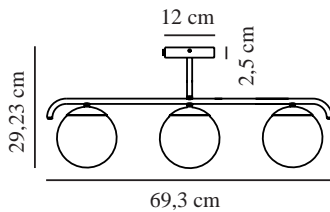

GRANT 3X15 | PENDANT | BLACK

2010583003

nordlux®

Voltage (V): 230 Volt
IP degree: IP20
Maximum bulb wattage (W): 25W
Class (Class 1, Class 2, Class 3):
Class 2 (Double isolated)
Socket type: E14

Primary material: Glass
Secondary material: Metal
Colour of the glass: Opal white
Surface material of the cable:
Plastic
Is the cable replaceable: False
Colour: Black

Height (cm): 29.23
Width (cm): 14.5
Length (cm): 69.3
EAN: 5704924001130
TUN: 2100565
Item Number: 2010583003
Pcs Per Master Carton: 3

Sales Box Height (cm): 75
Sales Box Width (cm): 17
Sales Box Depth (cm): 25
Sales Box Volume m³: 0.0319
Product net weight (kg): 1.3

- Glamorous modern style • Three glass domes that emit a soft light
- Provides a soft, diffused light • Matte white opal mouth blown glass

Grant balances simplicity and elegance in the best way imaginable, where all the unnecessary decorations are removed, allowing the shape and materials to stand out. The beautiful luminous spherical glass dome is enclosed by its frame, creating a complete and decorative whole.

Grant ceiling is a beautiful alternative to the traditional pendant. The three stunning domes in white opal glass provide a nice general light, and simultaneously the lamp does not take up unnecessary space, which is why Grant for example is suitable in the entrance or hallway.

The glass in this lamp is mouth-blown and has been individually hand crafted. Due to this unique process, air bubbles may appear in the glass and the thickness of the glass can also vary. This gives the glass its character and vivid appearance.

www.nordlux.com