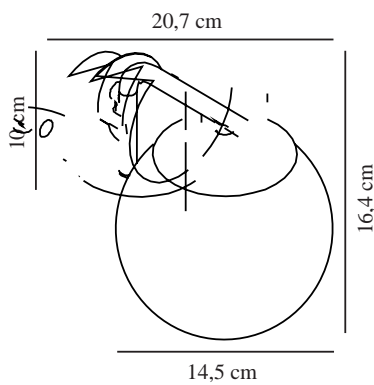

GRANT | WALL LIGHT | BRASS

47091025

nordlux®

Voltage (V): 230 Volt

IP degree: IP20

Maximum bulb wattage (W): 40W

Class (Class 1, Class 2, Class 3):

Class 2 (Double isolated)

Socket type: E14

Dimmerable: Yes with compatible bulb

Switch placement: On the cable

Colour: Brass

Height (cm): 16.4

Shade Diameter (cm): 14.5

Projection (cm): 20.7

EAN: 5701581411784

TUN: 1975371

Item Number: 47091025

Pcs Per Master Carton: 3

Sales Box Height (cm): 22

Sales Box Width (cm): 21

Sales Box Depth (cm): 25

Sales Box Volume m³ : 0.0116

Product net weight (kg): 0.6

Primary material: Glass

Secondary material: Metal

Colour of the glass: Opal white

Colour of the cable: White

Length of the cable (cm): 200

Surface material of the cable:

Plastic

Is the cable replaceable: True

- Glamorous modern style • Matte white opal mouth blown glass
- Provides a soft, diffused light

Grant balances simplicity and elegance in the best way imaginable. The extremely beautiful luminous glass dome is enclosed within its frame, creating a complete and decorative whole. At the same time, Grant contributes to one of today's design trends with the use of brass and opal-white glass.

The glass in this lamp is mouth-blown and has been individually hand crafted. Due to this unique process, air bubbles may appear in the glass and the thickness of the glass can also vary. This gives the glass its character and vivid appearance.

www.nordlux.com