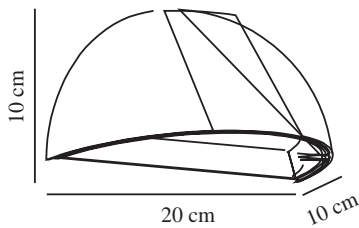

ARCUS SMART | WALL LIGHT | BLACK

2019001003

nordlux®