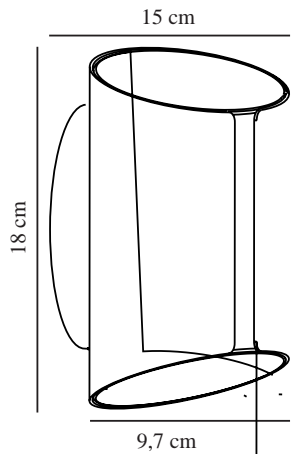

GRIP SMART | WALL LIGHT | WHITE

2118201001

nordlux®

Voltage (V): 220-240 Volt
IP degree: IP54
Class (Class 1, Class 2, Class 3):
Class 1 (Earth contact)
Socket type: LED Module
Parallel connection: True

Primary material: Aluminium
Secondary material: Plastic
Colour of the glass: Opal white
Suitable for Seaside: False
Colour: White

Height (cm): 18
Width (cm): 15
Projection (cm): 9.7
EAN: 5704924004384
TUN: 2140635
Item Number: 2118201001
Pcs Per Master Carton: 3
Sales Box Height (cm): 18

Sales Box Width(cm): 11
Sales Box Depth (cm): 15
Sales Box Volume m³ : 0.003
Product net weight (kg): 0.77

Brightness of light (Lumen): 830
Colour temperature (Kelvin):
2200-6500
Ra-value : 80
Lifetime (hours): 25000
Beam angle (°) : 120
Candela (cd) (for directional
lamp only): 0
Energy class: F
Actual watt (W): 10