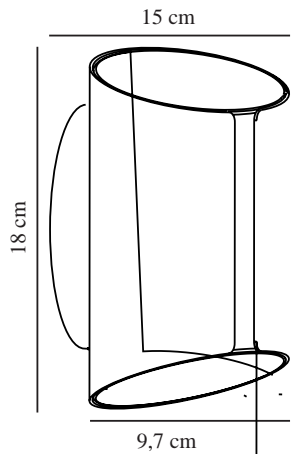

GRIP SMART | WALL LIGHT | BLACK

2118201003

nordlux®

Voltage (V): 220-240 Volt
IP degree: IP54
Class (Class 1, Class 2, Class 3):
Class 1 (Earth contact)
Socket type: LED Module
Parallel connection: True

Primary material: Aluminium
Secondary material: Plastic
Colour of the glass: Opal white
Suitable for Seaside: False
Colour: Black

Height (cm): 18
Width (cm): 15
Projection (cm): 9.7
EAN: 5704924004377
TUN: 2140636
Item Number: 2118201003
Pcs Per Master Carton: 3
Sales Box Height (cm): 18

Sales Box Width(cm): 11
Sales Box Depth (cm): 15
Sales Box Volume m³ : 0.003
Product net weight (kg): 0.77

Brightness of light (Lumen): 830
Colour temperature (Kelvin):
2200-6500
Ra-value : 80
Lifetime (hours): 25000
Beam angle (°) : 120
Candela (cd) (for directional
lamp only): 0
Energy class: F
Actual watt (W): 10

- Built-in Nordlux Smart LED • Cool to warm white light (2200-6500 kelvin) • Dimmable through app
- Parallel connection possible • 5-year LED guarantee

With a beautifully curved design, the Grip wall light by Danish designer Maria Berntsen adds a modern, yet timeless feel to your outdoor space. Grip lights up the dark with a stylish elegance that fits any exterior design. The built-in Nordlux Smart LED creates a soft, diffused light that you can dim, adjust and turn on and off through the Nordlux Smart system.