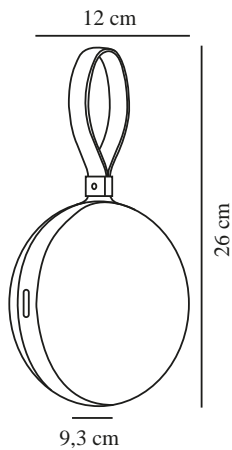

BRING TO-GO 12 | BATTERY LIGHT | WHITE/BLACK

2218013001

nordlux®

IP degree: IP54
Class (Class 1, Class 2, Class 3):
Class 3 (12V)
Socket type: LED Module
Switch placement: On the fixture

Primary material: Plastic
Secondary material: Plastic
Colour of the cable: Black
Length of the cable (cm): 100
Surface material of the cable:
Plastic
Colour: White/Black

Height (cm): 26
Shade Diameter (cm): 12
Shade Height (cm): 12
Projection (cm): 9.3

EAN: 5704924010545
TUN: 2276884
Item Number: 2218013001
Pcs Per Master Carton: 3

Sales Box Height (cm): 13
Sales Box Width (cm): 10
Sales Box Depth (cm): 13
Sales Box Volume m³: 0.0017
Product net weight (kg): 0.23