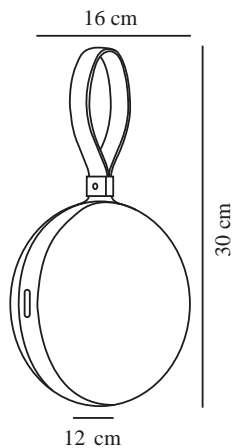

# BRING TO-GO 16 | BATTERY LIGHT | WHITE/BLACK

2218023001

nordlux®

Voltage (V): 3.7 Volt  
IP degree: IP54  
Class (Class 1, Class 2, Class 3):  
Class 3 (12V)  
Socket type: LED Module  
Switch placement: On the fixture  
Parallel connection: False

Primary material: Plastic  
Secondary material: Plastic  
Colour of the cable: Black  
Length of the cable (cm): 100  
Surface material of the cable:  
Plastic  
Is the cable replaceable: True  
Colour: White/Black

Height (cm): 30  
Shade Diameter (cm): 16  
Length (cm): 16  
Projection (cm): 12

EAN: 5704924010552  
TUN: 2276866  
Item Number: 2218023001  
Pcs Per Master Carton: 3

Sales Box Height (cm): 17  
Sales Box Width (cm): 16.5  
Sales Box Depth (cm): 12.5  
Sales Box Volume m<sup>3</sup>: 0.0035  
Product net weight (kg): 0.372