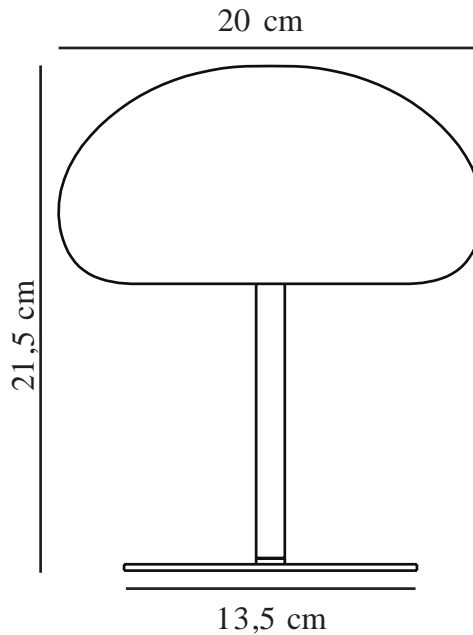

SPONGE 34 | BATTERY LIGHT | WHITE

2018165003

nordlux®

Voltage (V): 5 Volt
IP degree: IP65
Class (Class 1, Class 2, Class 3):
Class 3 (12V)
Socket type: LED Module
Dimmerable: True
Switch placement: On the fixture

Primary material: Plastic
Secondary material: Metal
Colour of the cable: Black
Length of the cable (cm): 150
Surface material of the cable:
Plastic
Colour: White

Height (cm): 40.5
Width (cm): 34
Length (cm): 34
EAN: 5701581497788
TUN: 2079702
Item Number: 2018165003
Pcs Per Master Carton: 3
Sales Box Height (cm): 21.5
Sales Box Width (cm): 34.5

Sales Box Depth (cm): 34.5
Sales Box Volume m³ : 0.0256
Product net weight (kg): 2.73

Brightness of light (Lumen): 450
Colour temperature (Kelvin): 2700
Ra-value : 80
Lifetime (hours): 30000
Beam angle (°) : 120
Battery lasting time for each
lumen: 450lm/5h; 300lm/10h;
150lm/18h
Battery recharging 0%-100% (h):
8
Energy class: E
Actual watt (W): 6.8