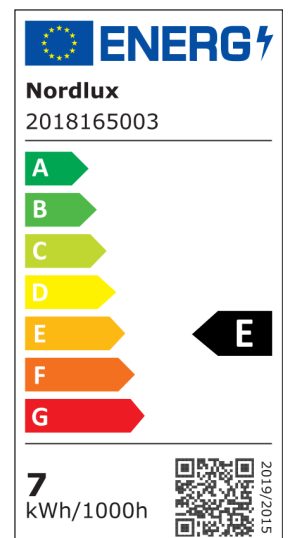

Voltage (V): 5 Volt
IP degree: IP65
Class (Class 1, Class 2, Class 3):
Class 3 (12V)
Socket type: LED Module
Dimmerable: True
Switch placement: On the fixture

Primary material: Plastic
Secondary material: Metal
Colour of the cable: Black
Length of the cable (cm): 150
Surface material of the cable:
Plastic
Colour: White

Height (cm): 40.5
Width (cm): 34
Length (cm): 34
EAN: 5701581497788
TUN: 2079702
Item Number: 2018165003
Pcs Per Master Carton: 3
Sales Box Height (cm): 21.5
Sales Box Width (cm): 34.5

Sales Box Depth (cm): 34.5
Sales Box Volume m³ : 0.0256
Product net weight (kg): 2.73

Brightness of light (Lumen): 450
Colour temperature (Kelvin): 2700
Ra-value : 80
Lifetime (hours): 30000
Beam angle (°) : 120
Battery lasting time for each
lumen: 450lm/5h; 300lm/10h;
150lm/18h
Battery recharging 0%-100% (h):
8
Energy class: E
Actual watt (W): 6.8

- Long battery life • Durable materials • High lumen output with 3-step dimming
- Water resistant (IP65) • Warm white LED (2700 kelvin) • 5-year LED guarantee