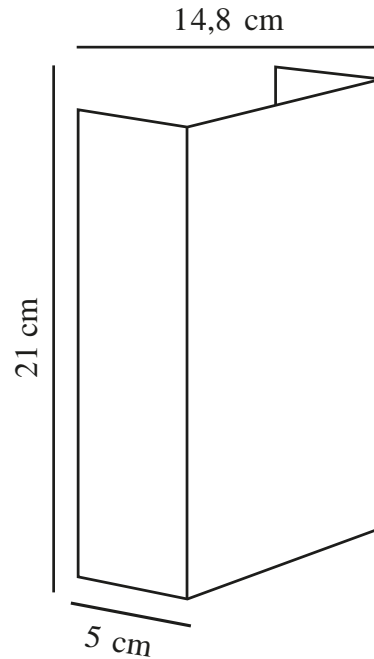

FOLD 15 | WALL LIGHT | COPPER

2019051030

nordlux®

Voltage (V): 230 Volt
IP degree: IP54
Class (Class 1, Class 2, Class 3):
Class 1 (Earth contact)
Socket type: LED Module
Parallel connection: True

Primary material: Copper
Secondary material: Plastic
Colour of the glass: Clear
Suitable for Seaside: True
Colour: Copper

Height (cm): 21
Width (cm): 15
Projection (cm): 4.5
EAN: 5704924000591
TUN: 2085844
Item Number: 2019051030
Pcs Per Master Carton: 3
Sales Box Height (cm): 22

Sales Box Width(cm): 6
Sales Box Depth (cm): 16
Sales Box Volume m³ : 0.0021
Product net weight (kg): 1.305

Brightness of light (Lumen): 225
Colour temperature (Kelvin): 3000
Ra-value : 80
Lifetime (hours): 30000
Beam angle (°) : 120
Energy class: F
Actual watt (W): 10.4

- Three light effects included • Both up- and downlight • Built-in parallel connection •
Designed for both outdoor and bathroom use
- Durable material that is well-suited for harsh weather • 15-year guarantee on extensive