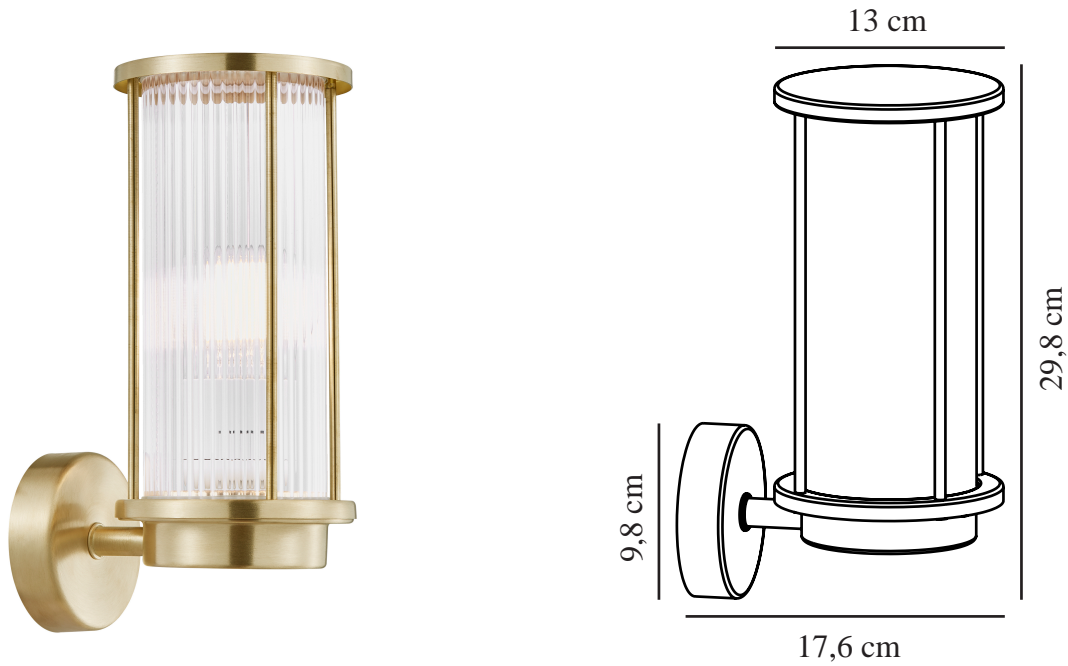

# LINTON | WALL LIGHT | BRASS

2218281035

nordlux®

Voltage (V): 220-240 Volt  
IP degree: IP54  
Maximum bulb wattage (W): 15W  
Class (Class 1, Class 2, Class 3):  
Class 1 (Earth contact)  
Socket type: E27  
Parallel connection: True

Primary material: Brass  
Secondary material: Plastic  
Suitable for Seaside: True  
Colour: Brass

Height (cm): 29.8  
Width (cm): 13  
Shade Diameter (cm): 9.9  
Outdoor base dimension (cm): 9,8  
Projection (cm): 17.6

EAN: 5704924011047  
TUN: 2276895  
Item Number: 2218281035

Pcs Per Master Carton: 3  
Sales Box Height (cm): 30.5  
Sales Box Width(cm): 13.5  
Sales Box Depth (cm): 18.5  
Sales Box Volume m<sup>3</sup> : 0.0076  
Product net weight (kg): 1.03

- Ribbed diffuser creates a pleasant light • Durable material that is well-suited for harsh weather
- 15-year guarantee on extensive corrosion

The Linton series by Danish design duo Says Who is carried out in a round and elegant design with clear references to the classic lantern. It has a ribbed diffuser that ensures a pleasant, diffused light and a base made from brass that is well suited for harsh weather. The wall lamp creates the perfect ambience for your outdoor areas.