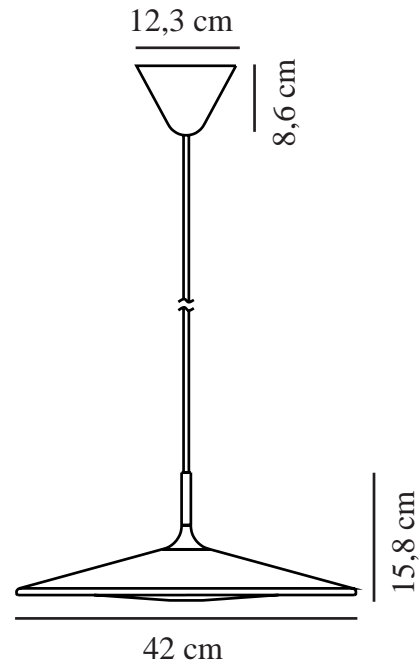

# BALANCE | PENDANT | BLACK

2412783003

nordlux®

Voltage (V): 220-240 Volt  
IP degree: IP20  
Class (Class 1, Class 2, Class 3):  
Class 2 (Double isolated)  
Socket type: LED Module  
Dimmerable: True  
Parallel connection: False  
  
Primary material: Metal  
Secondary material: Plastic  
Colour of the cable: Black  
Length of the cable (cm): 200  
Surface material of the cable:  
Textile  
Is the cable replaceable: False  
Colour: Black

Height (cm): 15  
Width (cm): 42  
Shade Diameter (cm): 42  
Shade Height (cm): 15.8  
Length (cm): 42  
  
EAN: 5704924022494  
TUN: 2391466  
Item Number: 2412783003  
Pcs Per Master Carton: 3

Sales Box Height (cm): 44  
Sales Box Width (cm): 15  
Sales Box Depth (cm): 44  
Sales Box Volume m<sup>3</sup>: 0.029  
Product net weight (kg): 1.88  
  
Colour temperature (Kelvin): 2700  
Ra-value : 80  
Lifetime (hours): 25000  
Energy class: E

The balance pendant has a slim design, so it does not cut the visibility or take up any unnecessary space in the room. The large illuminating surface provides a good downward light which is advantageous above the dining, kitchen or coffee table.