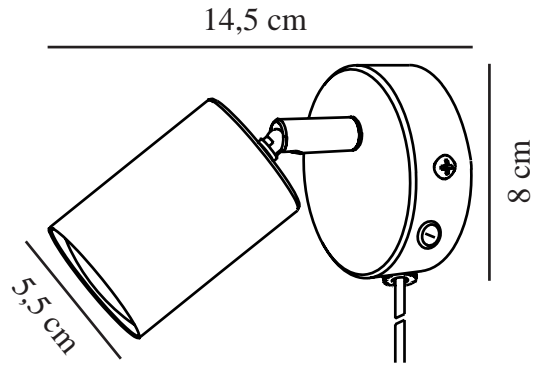

EXPLORE | WALL LIGHT | BEIGE

2113251009

nordlux®

Voltage (V): 220-240 Volt
IP degree: IP20
Maximum bulb wattage (W): LED
7W
Class (Class 1, Class 2, Class 3):
Class 2 (Double isolated)
Socket type: GU10
Switch placement: On the base
Parallel connection: False

Primary material: Metal
Secondary material: Plastic
Colour of the cable: White
Length of the cable (cm): 150
Surface material of the cable:
Plastic
Is the cable replaceable: True
Colour: Beige

Height (cm): 11.5
Width (cm): 8
Shade Diameter (cm): 5.5
Length (cm): 8
Tilt Angle (°): 90
Turning Angle (°): 350

EAN: 5704924018800
TUN: 2378762
Item Number: 2113251009
Pcs Per Master Carton: 6

Sales Box Height (cm): 12
Sales Box Width (cm): 11
Sales Box Depth (cm): 9
Sales Box Volume m³: 0.0012
Product net weight (kg): 0.252

• Nordic style • Adjustable lamp for directional light

The Explore wall lamp is a small and elegant lamp with a simple design. The light is ideal as a bedside light for the children's room, teenager's room, bedroom, or anywhere that needs a small, directional light.