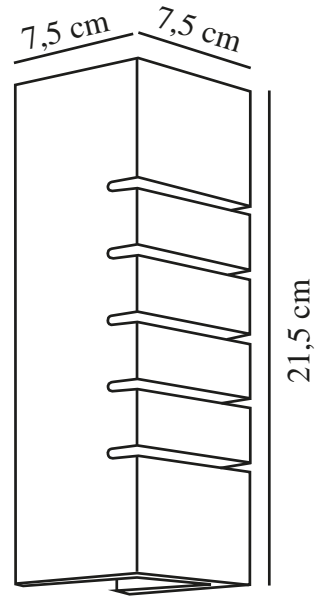

LANCIO SQUARE | WALL LIGHT | WHITE

2412501001

nordlux®

Voltage (V): 220-240 Volt
IP degree: IP20
Maximum bulb wattage (W): 5
Class (Class 1, Class 2, Class 3):
Class 2 (Double isolated)
Socket type: G9
Switch placement: On the cable
Parallel connection: False

Height (cm): 21.5
Width (cm): 7.5
EAN: 5704924018589
TUN: 2378772
Item Number: 2412501001
Pcs Per Master Carton: 3

Sales Box Height (cm): 28.5
Sales Box Width(cm): 14
Sales Box Depth (cm): 12
Sales Box Volume m³ : 0.0048
Product net weight (kg): 0.96

Primary material: Plaster
Secondary material: Metal
Colour of the cable: White
Length of the cable (cm): 150
Surface material of the cable:
Plastic
Is the cable replaceable: True
Colour: White

- Minimalist style
- Satin-soft surface
- Soft and diffused light