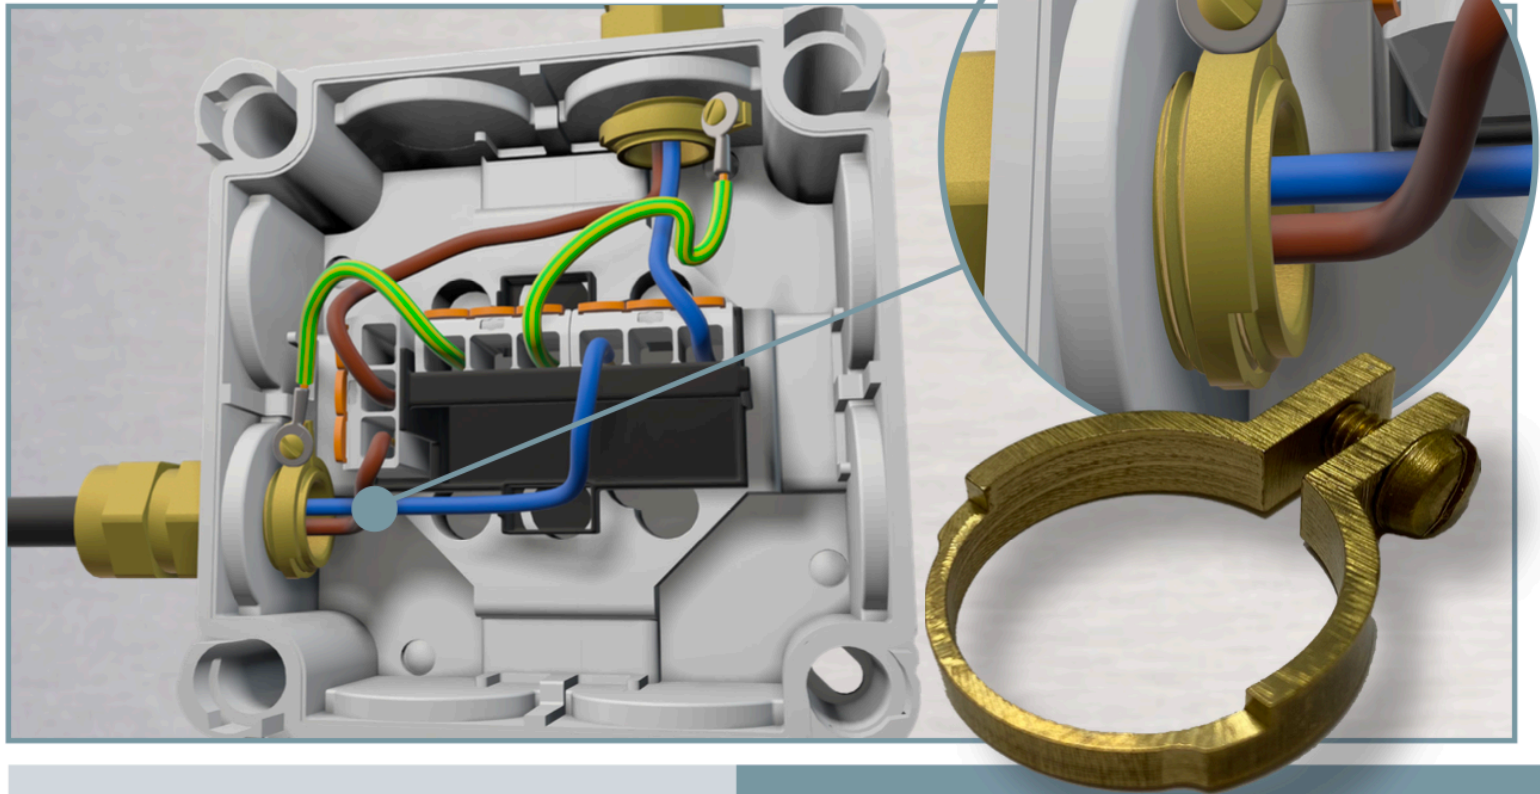

SCAN
HERE

To Watch Video

WISKA 
make power smile

WISKA UK Ltd

E-Nut

Earthing Solutions COMBI E-Nut

Material brass, earth nut (single) with earth lead, sold in packs of 5

E-Nut - Earthing Solutions

Introducing the E-Nut by WISKA.

A simple, quick and secure solution for earth continuity of SWA cable with BW/CW cable glands. Single earth solution made of brass available in M20 and M25 sizes.

Simply place E-Nut over the thread of the gland, place earthing lead eyelet into the gap and tighten the nut and bolt to secure.

Kit includes earth lead and self tapping screws. Sold in packs of 5.

Type	Colour	Code	Size	Qty
COMBI E-Nut	Brass	E-NUT20	1 x M20	5
COMBI E-Nut	Brass	E-NUT25	1 x M25	5